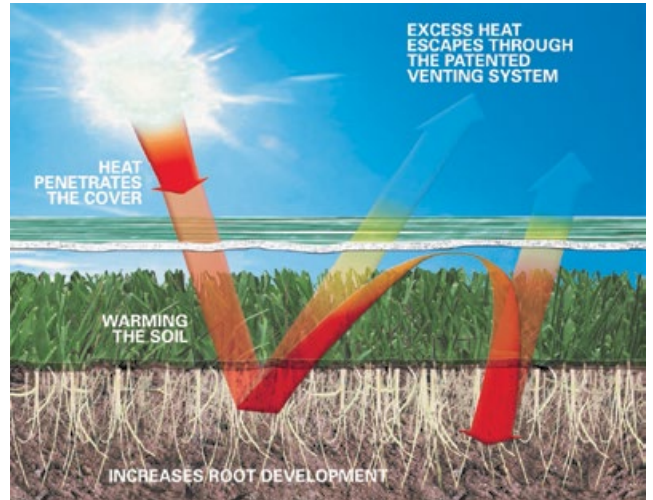

Evergreen Turf Covers and Gandy Turf Equipment

Evergreen Turf Covers have been the industry standard, protecting turf since 1985. Trusted by professional turf managers worldwide, all Evergreen Covers feature "Smart Edge" no-fray technology and can be used for over-winter protection, overseeding, or new construction projects. Available in three grades to match your application and budget requirements:

Evergreen Radiant – Our best cover with an unequalled 12-Year Warranty

Lab tested and golf course approved, Evergreen's unique Silver weave and lace coating technology results in 25% more heat radiated back to the turf. Air, water, and light permeable.

Evergreen Premium – A Compromise between Value & Performance

With an expected life of 10 years, Evergreen Premium Green engineered coating comes with a matching 10-year warranty. Permeable technology.

Evergreen Original – A Versatile Cover at a Tremendous Value

With an expected life of 5 years, the Original White Evergreen turf cover is non-absorbing or clogging and comes with a 7-year warranty. Permeable.

All Evergreen Permeable Turf Covers include staples and storage bag; available in six standard sizes or can be custom sized to meet your specific needs. Contact your Even-Spray sales representative for more information!