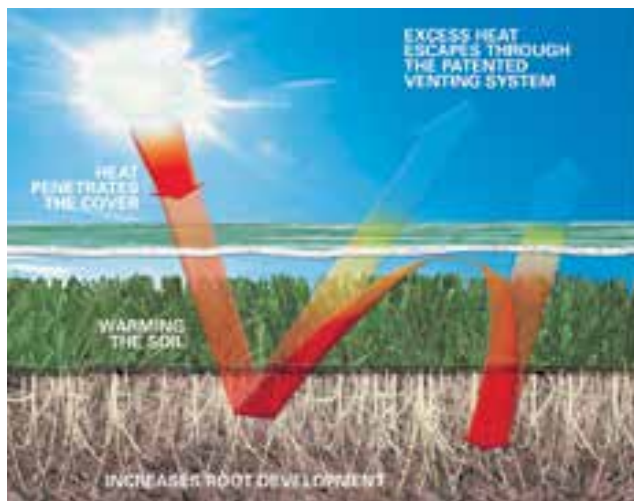

Evergreen Turf Covers and Gandy Turf Equipment

Evergreen Turf Covers have been the industry standard, protecting turf since 1985. Trusted by professional turf managers worldwide, all Evergreen Covers feature "Smart Edge" no-fray technology and can be used for over-winter protection, overseeding, or new construction projects. Available in three grades to match your application and budget requirements:

Evergreen Radiant – Our best cover with an unequalled 12-Year Warranty

Lab tested and golf course approved, Evergreen's unique Silver weave and lace coating technology results in 25% more heat radiated back to the turf. Air, water, and light permeable.

Evergreen Premium – A Compromise between Value & Performance

With an expected life of 10 years, Evergreen Premium Green engineered coating comes with a matching 10-year warranty. Permeable technology.

Evergreen Original – A Versatile Cover at a Tremendous Value

With an expected life of 5 years, the Original White Evergreen turf cover is non-absorbing or clogging and comes with a 7-year warranty. Permeable.

All Evergreen Permeable Turf Covers include staples and storage bag; available in six standard sizes or can be custom sized to meet your specific needs. Contact your Even-Spray sales representative for more information!