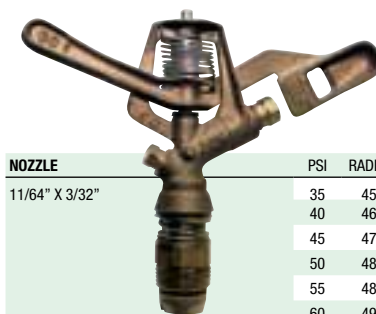

Roller Base – 22" Wide

PART	DESCRIPTION	PRICE (I)
ROLLERBASE22	For 3/4" or 1" Impact Sprinklers	198.60

Ring Bases

PART	DESCRIPTION	PRICE (G)
RINGBASE-1/2	1/2" NPT Outlet	24.40
RINGBASE-3/4	3/4" NPT Outlet	25.80

Brass Swivel Elbows

PART	DESCRIPTION	PRICE (I)
SWIVEL34	3/4"	64.55
SWIVEL1	1"	89.80
SWIVEL134	1" x 3/4"	74.20

Rotor Max Midi Sprinkler

- Dual outlet spinner enhances sprinkler performance.
- Easily taken apart for cleaning.
- UV-stabilized materials for long life.
- 1/2" Male thread.

PRESSURE (PSI)	FLOW (GPM)	DIAMETER (FEET)	STREAM HEIGHT (FT.)
15	2.4	40.0	2.3
20	2.8	42.0	2.7
30	3.7	46.0	3.4
40	4.2	45.0	3.9

PART	DESCRIPTION	PRICE(H)
ROTORMAX-P	Rotormax - 0.15" Nozzle	13.55

Adjustable Impact Sprinkler Heads

PART	DESCRIPTION	PRICE (I)
SU63	1/2" MNPT Brass Impact Sprinkler	55.95
65P10	1/2" MNPT HD Poly Impact Sprinkler	10.70
SU261	3/4" MNPT Brass Impact Sprinkler	89.55

NOZZLE	PSI	RADIUS	GPM
11/64" X 3/32"	35	45'	6.73
	40	46'	7.21
	45	47'	7.62
	50	48'	8.03
	55	48'	8.43
	60	49'	8.71
	65	49'	9.11
	70	50'	9.45
	75	50'	9.79
	80	51'	10.06