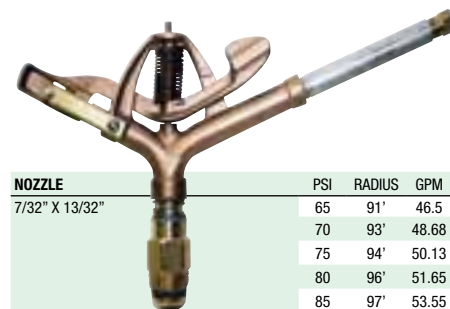

PART	DESCRIPTION	PRICE (I)
SU63	1/2" MNPT Brass Impact Sprinkler	55.95
65P10	1/2" MNPT HD Poly Impact Sprinkler	10.70
SU261	3/4" MNPT Brass Impact Sprinkler	89.55

NOZZLE	PSI	RADIUS	GPM
11/64" X 3/32"	35	45'	6.73
	40	46'	7.21
	45	47'	7.62
	50	48'	8.03
	55	48'	8.43
	60	49'	8.71
	65	49'	9.11
	70	50'	9.45
	75	50'	9.79
	80	51'	10.06

3/4" Full Circle Dual Nozzle Impact Sprinkler

PART	DESCRIPTION	PRICE (I)
2000S	Buckner 3/4" Full Circle Sprinkler	42.85
100255	Optional 3/8" Rear Plug	CALL

NOZZLE	PSI	RADIUS	GPM
9/32" X 1/8"	35	55'	15.43
	40	57'	16.52
	45	58'	17.54
	50	60'	18.49
	55	62'	19.31
	60	65'	20.26
	65	67'	21.01
	70	70'	21.82
	75	71'	22.57
	80	72'	23.25
85	74'	24.00	
90	75'	24.75	
95	77'	25.49	
100	78'	26.24	

1" WAU360 Adjustable Impact Sprinkler

PART	DESCRIPTION	PRICE (I)
WAU360	Buckner 1" Adjustable Sprinkler	166.20

NOZZLE	PSI	RADIUS	GPM
7/32" X 13/32"	65	91'	46.5
	70	93'	48.68
	75	94'	50.13
	80	96'	51.65
	85	97'	53.55
	90	99'	54.86
	95	100'	56.37
100	101'	58.00	

1 1/4" WAU400 Full Circle Impact Sprinkler

PART	DESCRIPTION	PRICE (I)
WAU400	Buckner 1 1/4" Full Circle Sprinkler	282.15

NOZZLE	PSI	RADIUS	GPM
3/8" X 7/32"	55	77'	35.7
	60	79'	37.2
	65	81'	38.7
	70	83'	40.2
	75	85'	41.7
	80	85'	43.2
	85	86'	44.7
	90	87'	46.2
	95	87'	46.9