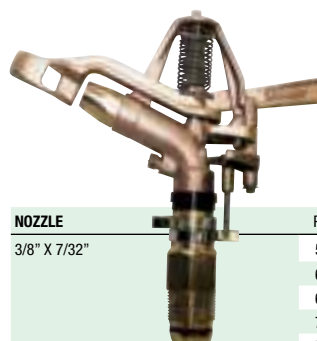

Brass Swivel Elbows

PART	DESCRIPTION	PRICE (I)
SWIVEL34	3/4"	64.55
SWIVEL1	1"	89.80
SWIVEL134	1" x 3/4"	74.20

Rotor Max Midi Sprinkler

- Dual outlet spinner enhances sprinkler performance.
- Easily taken apart for cleaning.
- UV-stabilized materials for long life.
- 1/2" Male thread.

3/4" Full Circle Dual Nozzle Impact Sprinkler

PART	DESCRIPTION	PRICE (I)
2000S	Buckner 3/4" Full Circle Sprinkler	42.85
100255	Optional 3/8" Rear Plug	CALL

NOZZLE	PSI	RADIUS	GPM
9/32" X 1/8"	35	55'	15.43
	40	57'	16.52
	45	58'	17.54
	50	60'	18.49
	55	62'	19.31
	60	65'	20.26
	65	67'	21.01
	70	70'	21.82
	75	71'	22.57
	80	72'	23.25
85	74'	24.00	
90	75'	24.75	
95	77'	25.49	
100	78'	26.24	

1" WAU360 Adjustable Impact Sprinkler

PART	DESCRIPTION	PRICE (I)
WAU360	Buckner 1" Adjustable Sprinkler	166.20

NOZZLE	PSI	RADIUS	GPM
7/32" X 13/32"	65	91'	46.5
	70	93'	48.68
	75	94'	50.13
	80	96'	51.65
	85	97'	53.55
	90	99'	54.86
	95	100'	56.37
100	101'	58.00	

1 1/4" WAU400 Full Circle Impact Sprinkler

PART	DESCRIPTION	PRICE (I)
WAU400	Buckner 1 1/4" Full Circle Sprinkler	282.15

NOZZLE	PSI	RADIUS	GPM
3/8" X 7/32"	55	77'	35.7
	60	79'	37.2
	65	81'	38.7
	70	83'	40.2
	75	85'	41.7
	80	85'	43.2
	85	86'	44.7
	90	87'	46.2
	95	87'	46.9