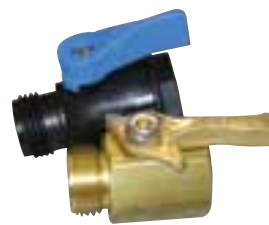

Adapter Coupler

PART	DESCRIPTION	PRICE (G)
#03	1/2 NPT x Hose	4.15
#04	3/4 NPT x Hose	4.65

Swivel Connector

PART	DESCRIPTION	PRICE (G)
#01	1/2 NPT x Hose	4.95
#02	3/4 NPT x Hose	5.15
#06	Hose x Hose	5.00

03V

PART	DESCRIPTION	PRICE (G)
03V	Single Outlet Brass Shut-Off	7.85

13

PART	DESCRIPTION	PRICE (G)
13	Double Outlet Brass Shut-Off	16.50

Brass Shut-Off

- Extra large handles are easy to grip and turn.
- EZ-on connector assures connection to faucet.
- Heavy-duty brass construction.

PART	DESCRIPTION	PRICE (G)
44GFL	Four Outlet Brass Shut-Off	20.25

GH in/out

PART	DESCRIPTION	PRICE (F)
74VALVE	Dramm 74 GH Ball Valve	23.95
300	Brass GH Valve	32.30

Male NPT x Female Hose Adapter

PART	DESCRIPTION	PRICE (G)
#07	1/2"	3.95
#09	3/4"	4.35