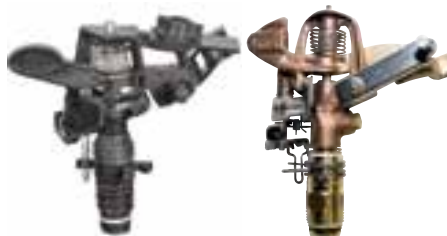

1" WAU360 Adjustable Impact Sprinkler

Adjustable Impact Sprinkler Heads

- SU63: 20° to 340° or full circle pattern; 25 – 55 PSI; 3.54 – 5.44 GPM. 35 – 48 foot head spacing.
- 65P10: 20° to 340° or full circle pattern; 25 - 60 PSI; 3.54 – 5.64 GPM. 33 – 47 foot head spacing.
- SU261: 20° to 340° or full circle pattern; 30 - 60 PSI; 3.94 – 13.73 GPM. 41 – 50 foot head spacing.

PART	DESCRIPTION	PRICE (I)
SU63	1/2" MNPT Brass Impact Sprinkler	55.95
65P10	1/2" MNPT HD Poly Impact Sprinkler	10.70
SU261	3/4" MNPT Brass Impact Sprinkler	89.55