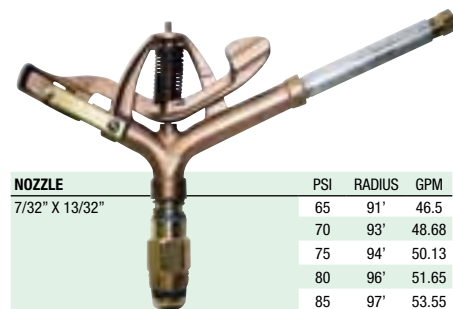

PART	DESCRIPTION	PRICE (I)
SU63	1/2" MNPT Brass Impact Sprinkler	55.95
65P10	1/2" MNPT HD Poly Impact Sprinkler	10.70
SU261	3/4" MNPT Brass Impact Sprinkler	89.55

NOZZLE	PSI	RADIUS	GPM
11/64" X 3/32"	35	45'	6.73
	40	46'	7.21
	45	47'	7.62
	50	48'	8.03
	55	48'	8.43
	60	49'	8.71
	65	49'	9.11
	70	50'	9.45
	75	50'	9.79
	80	51'	10.06

3/4" Full Circle Dual Nozzle Impact Sprinkler

PART	DESCRIPTION	PRICE (I)
2000S	Buckner 3/4" Full Circle Sprinkler	42.85
100255	Optional 3/8" Rear Plug	CALL

NOZZLE	PSI	RADIUS	GPM
9/32" X 1/8"	35	55'	15.43
	40	57'	16.52
	45	58'	17.54
	50	60'	18.49
	55	62'	19.31
	60	65'	20.26
	65	67'	21.01
	70	70'	21.82
	75	71'	22.57
	80	72'	23.25
85	74'	24.00	
90	75'	24.75	
95	77'	25.49	
100	78'	26.24	

1" WAU360 Adjustable Impact Sprinkler

PART	DESCRIPTION	PRICE (I)
WAU360	Buckner 1" Adjustable Sprinkler	166.20

NOZZLE	PSI	RADIUS	GPM
7/32" X 13/32"	65	91'	46.5
	70	93'	48.68
	75	94'	50.13
	80	96'	51.65
	85	97'	53.55
	90	99'	54.86
	95	100'	56.37
	100	101'	58.00

1 1/4" WAU400 Full Circle Impact Sprinkler

PART	DESCRIPTION	PRICE (I)
WAU400	Buckner 1 1/4" Full Circle Sprinkler	282.15

NOZZLE	PSI	RADIUS	GPM
3/8" X 7/32"	55	77'	35.7
	60	79'	37.2
	65	81'	38.7
	70	83'	40.2
	75	85'	41.7
	80	85'	43.2
	85	86'	44.7
	90	87'	46.2
	95	87'	46.9