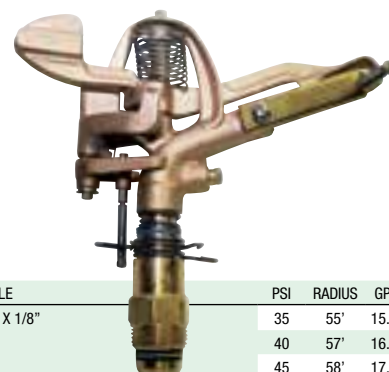

NOZZLE	PSI	RADIUS	GPM
9/32" X 1/8"	35	55'	15.43
	40	57'	16.52
	45	58'	17.54
	50	60'	18.49
	55	62'	19.31
	60	65'	20.26
	65	67'	21.01
	70	70'	21.82
	75	71'	22.57
	80	72'	23.25
85	74'	24.00	
90	75'	24.75	
95	77'	25.49	
100	78'	26.24	

PART	DESCRIPTION	PRICE (I)
WAU360	Buckner 1" Adjustable Sprinkler	166.20