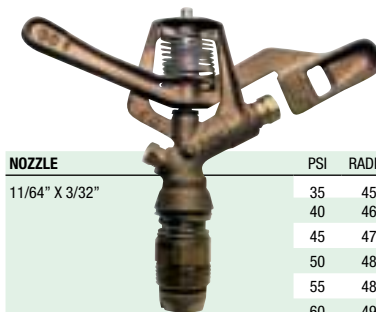

Roller Base – 22" Wide

PART	DESCRIPTION	PRICE (I)
ROLLERBASE22	For 3/4" or 1" Impact Sprinklers	198.60

Ring Bases

PART	DESCRIPTION	PRICE (G)
RINGBASE-1/2	1/2" NPT Outlet	24.40
RINGBASE-3/4	3/4" NPT Outlet	25.80

Brass Swivel Elbows

PART	DESCRIPTION	PRICE (I)
SWIVEL34	3/4"	64.55
SWIVEL1	1"	89.80
SWIVEL134	1" x 3/4"	74.20

Rotor Max Midi Sprinkler

- Dual outlet spinner enhances sprinkler performance.
- Easily taken apart for cleaning.
- UV-stabilized materials for long life.
- 1/2" Male thread.

PRESSURE (PSI)	FLOW (GPM)	DIAMETER (FEET)	STREAM HEIGHT (FT.)
15	2.4	40.0	2.3
20	2.8	42.0	2.7
30	3.7	46.0	3.4
40	4.2	45.0	3.9

PART	DESCRIPTION	PRICE(H)
ROTORMAX-P	Rotormax - 0.15" Nozzle	13.55

Adjustable Impact Sprinkler Heads

PART	DESCRIPTION	PRICE (I)
SU63	1/2" MNPT Brass Impact Sprinkler	55.95
65P10	1/2" MNPT HD Poly Impact Sprinkler	10.70
SU261	3/4" MNPT Brass Impact Sprinkler	89.55

NOZZLE	PSI	RADIUS	GPM
11/64" X 3/32"	35	45'	6.73
	40	46'	7.21
	45	47'	7.62
	50	48'	8.03
	55	48'	8.43
	60	49'	8.71
	65	49'	9.11
	70	50'	9.45
	75	50'	9.79
	80	51'	10.06