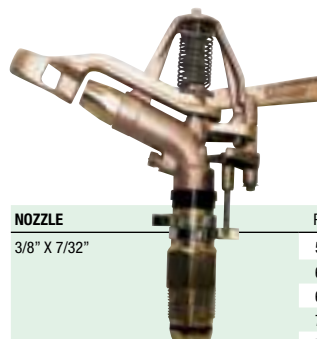

Brass Swivel Elbows

PART	DESCRIPTION	PRICE (I)
SWIVEL34	3/4"	64.55
SWIVEL1	1"	89.80
SWIVEL134	1" x 3/4"	74.20

Rotor Max Midi Sprinkler

- Dual outlet spinner enhances sprinkler performance.
- Easily taken apart for cleaning.
- UV-stabilized materials for long life.
- 1/2" Male thread.

3/4" Full Circle Dual Nozzle Impact Sprinkler

PART	DESCRIPTION	PRICE (I)
2000S	Buckner 3/4" Full Circle Sprinkler	42.85
100255	Optional 3/8" Rear Plug	CALL

NOZZLE	PSI	RADIUS	GPM
9/32" X 1/8"	35	55'	15.43
	40	57'	16.52
	45	58'	17.54
	50	60'	18.49
	55	62'	19.31
	60	65'	20.26
	65	67'	21.01
	70	70'	21.82
	75	71'	22.57
	80	72'	23.25
85	74'	24.00	
90	75'	24.75	
95	77'	25.49	
100	78'	26.24	

1" WAU360 Adjustable Impact Sprinkler

PART	DESCRIPTION	PRICE (I)
WAU360	Buckner 1" Adjustable Sprinkler	166.20

NOZZLE	PSI	RADIUS	GPM
7/32" X 13/32"	65	91'	46.5
	70	93'	48.68
	75	94'	50.13
	80	96'	51.65
	85	97'	53.55
	90	99'	54.86
	95	100'	56.37
	100	101'	58.00

1 1/4" WAU400 Full Circle Impact Sprinkler

PART	DESCRIPTION	PRICE (I)
WAU400	Buckner 1 1/4" Full Circle Sprinkler	282.15

NOZZLE	PSI	RADIUS	GPM
3/8" X 7/32"	55	77'	35.7
	60	79'	37.2
	65	81'	38.7
	70	83'	40.2
	75	85'	41.7
	80	85'	43.2
	85	86'	44.7
	90	87'	46.2
	95	87'	46.9